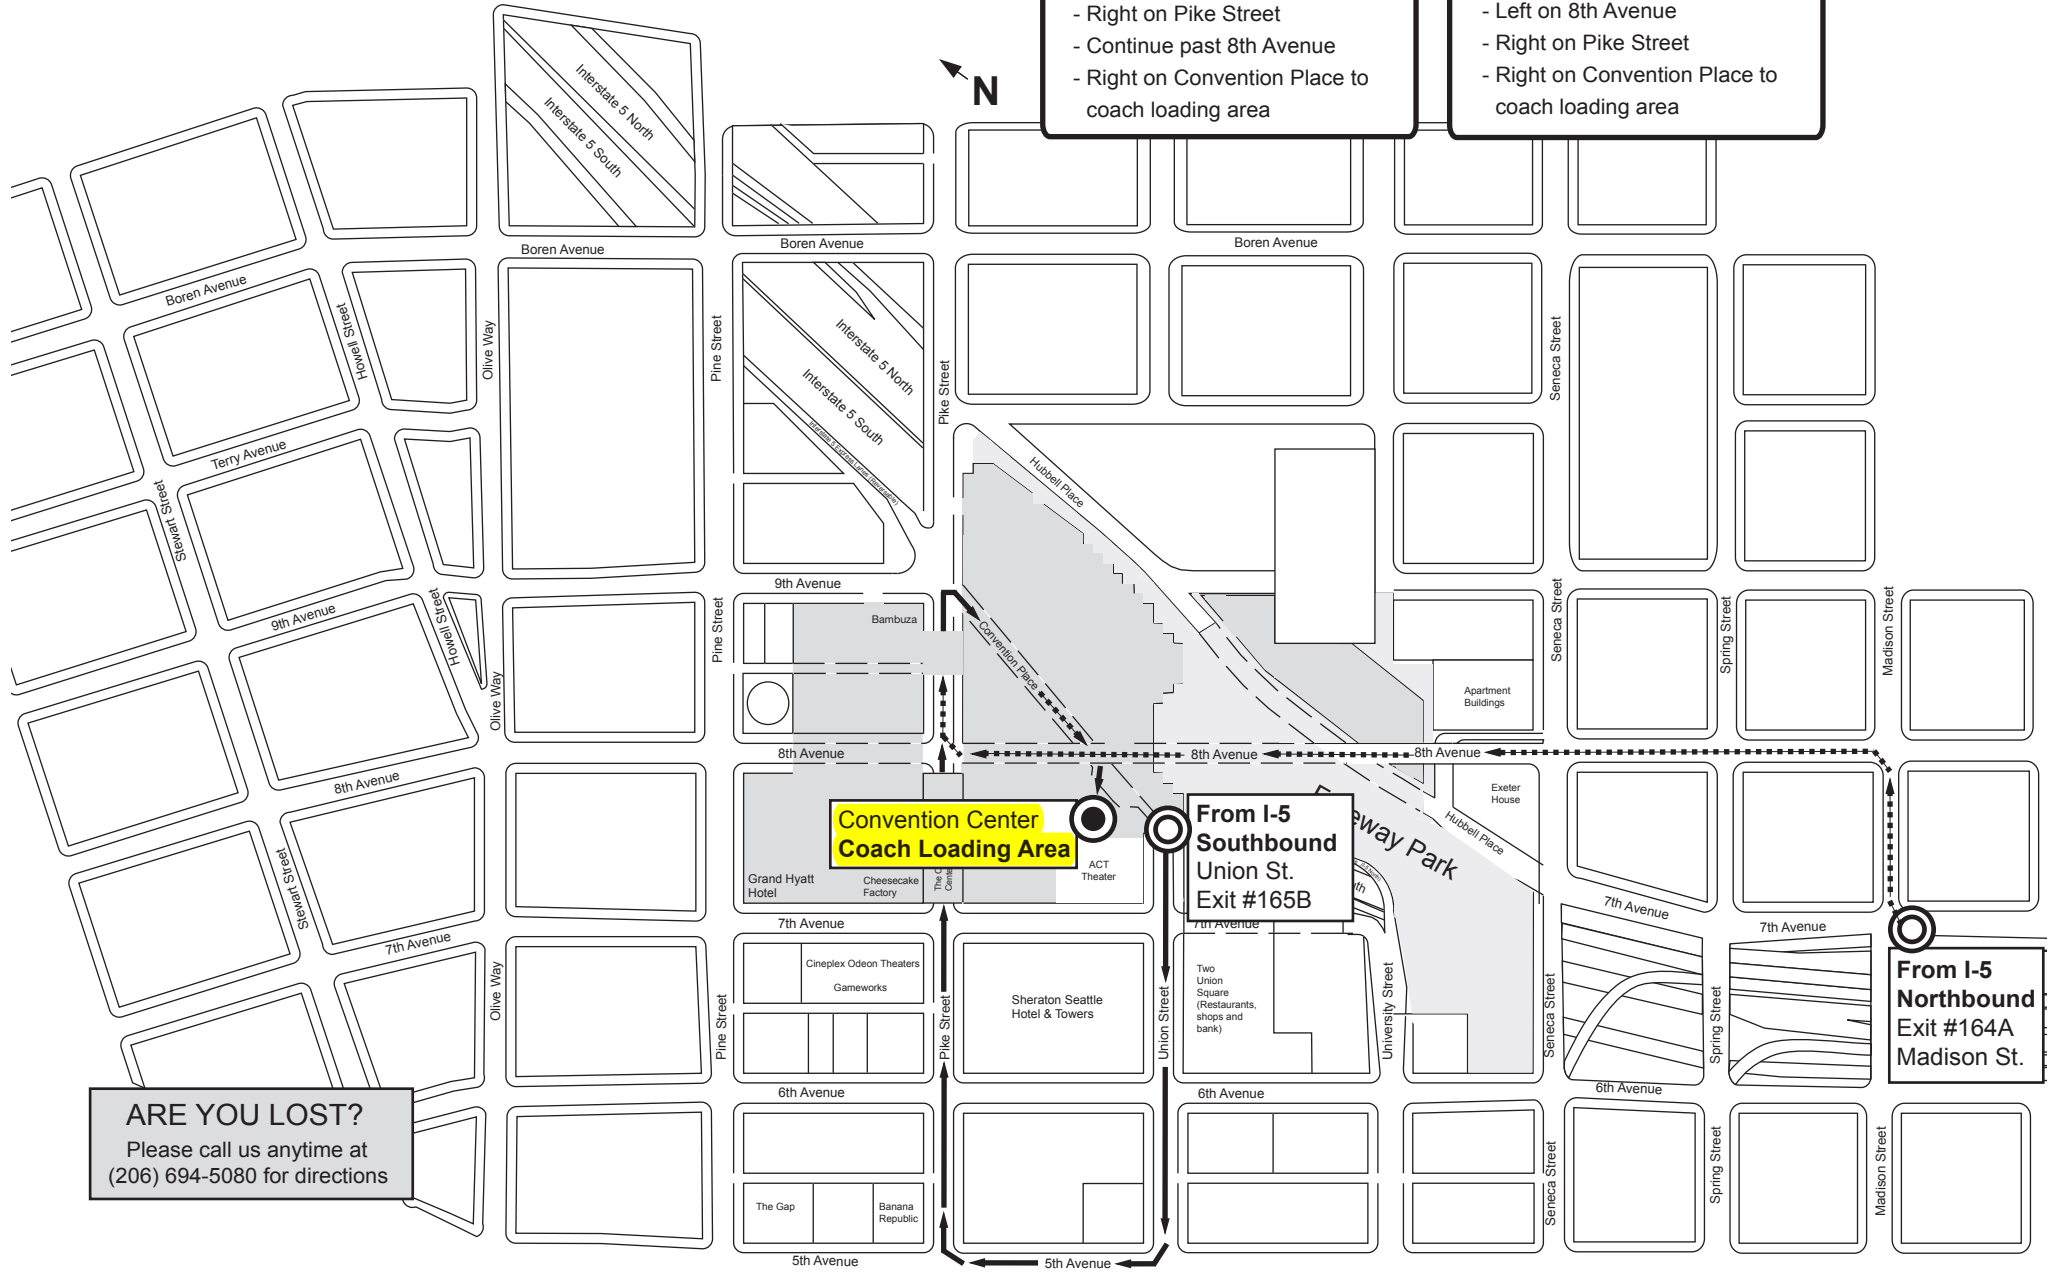

# Washington State Convention & Trade Center GENERAL MOTOR COACH & SHUTTLE BUS PARKING

Advance reservations required, please contact  
WSCTC Event Control Supervisor at 206-694-5126

Rev 08/05

- From I-5 Southbound**
- I-5 Southbound
  - Union Street Exit (#165B)
  - Get into right lane and turn right onto 5th Avenue
  - Right on Pike Street
  - Continue past 8th Avenue
  - Right on Convention Place to coach loading area

- From I-5 Northbound and I-90 Westbound**
- I-5 Northbound
  - Madison Street Exit (#164A)
  - Right on Madison Street
  - Left on 8th Avenue
  - Right on Pike Street
  - Right on Convention Place to coach loading area

**Convention Center  
Coach Loading Area**

**From I-5  
Southbound  
Union St.  
Exit #165B**

**From I-5  
Northbound  
Exit #164A  
Madison St.**

**ARE YOU LOST?**  
Please call us anytime at  
(206) 694-5080 for directions