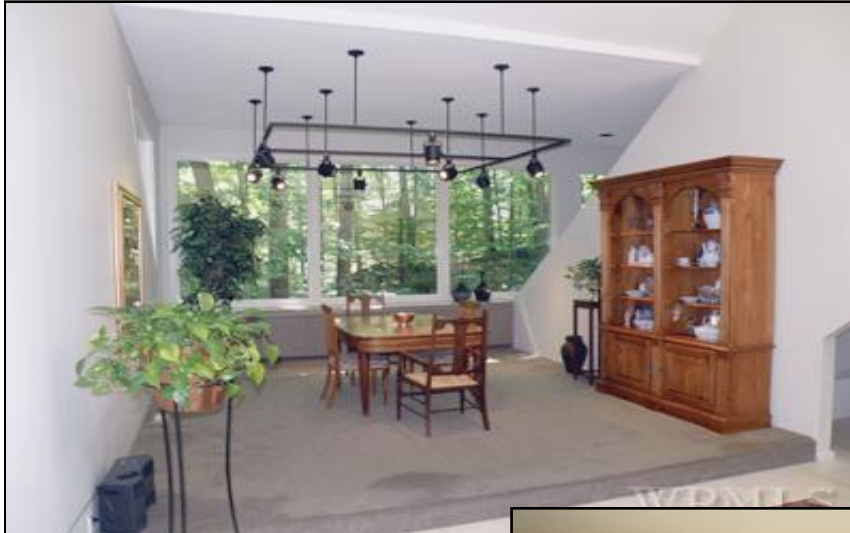

Rental/Lease $5,950
4 bedrooms
3 bathrooms , 1 half baths
3360 square feet, 2 acres

1 Attitash, Chappaqua, NY 10514