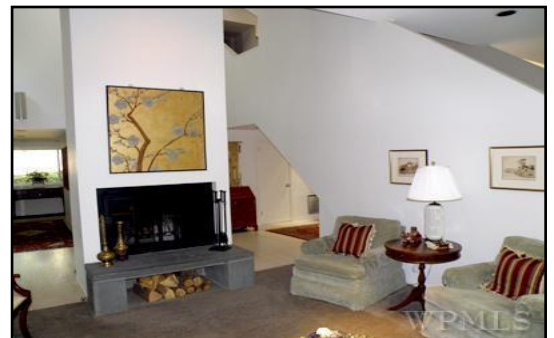

Architecturally distinctive Contemporary located on quiet cul-de-sac in Whippoorwill. Walls of glass, updated Kitchen and Baths, new energy efficient hydro-air heating/cooling system. New energy efficient windows and doors. All household ducts and dryer vents professionally inspected and cleaned. Immaculate condition. Flat backyard and privacy. Tenant pays utilities, gardening and snow removal.